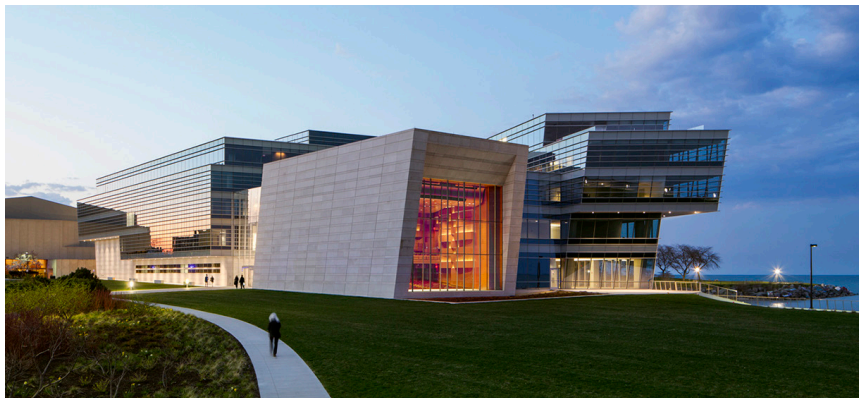

Design Evanston Ryan Center Tour

6-7pm, Thursday, September 8, 2016

Join Design Evanston members on a tour of Northwestern's new music building, the Ryan Center for the Musical Arts, designed by Goettsch Partners. Our guide will be Deborah Burkhart, Project Manager in Facilities Management. She was the project manager during the building's design and construction, and she continues to oversee the building.

We'll see all of the Ryan Center for the Musical Arts (RCMA) building's main performance venues: the Mary B. Galvin Recital Hall, the Shirley Welsh Ryan Opera Theater, and the David and Carol McClintock Choral and Recital Room.

See: <http://www.music.northwestern.edu/about/facilities/new-building.html>

Park in the south beach parking deck. Assemble in the Atrium.

**This event is free to DE members and the general public.
Please register by September 1 at event@designevanston.org**